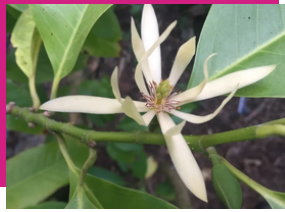

MAGNIFICENT MAGNOLIAS

HELP THE BEETLE FIND ITS WAY TO A MAGNOLIA FLOWER!

We're working hard to pollinate these beautiful magnolia flowers!

HOW MANY OF EACH COLOR DID YOU FIND?

MAGNOLIA BUDS ARE SOFT AND FUZZY

MAGNOLIA LEAVES ARE DARK GREEN AND HAVE A WAXY LAYER ON THE OUTSIDE

Magnolia x alba

El extracto de esta magnolia se usa en muchos perfumes.

許多香水都會用到這種木蘭花的萃取物。

Ancient Plant Garden

Magnolia grandiflora

These flowers grow to be up to twelve inches across!