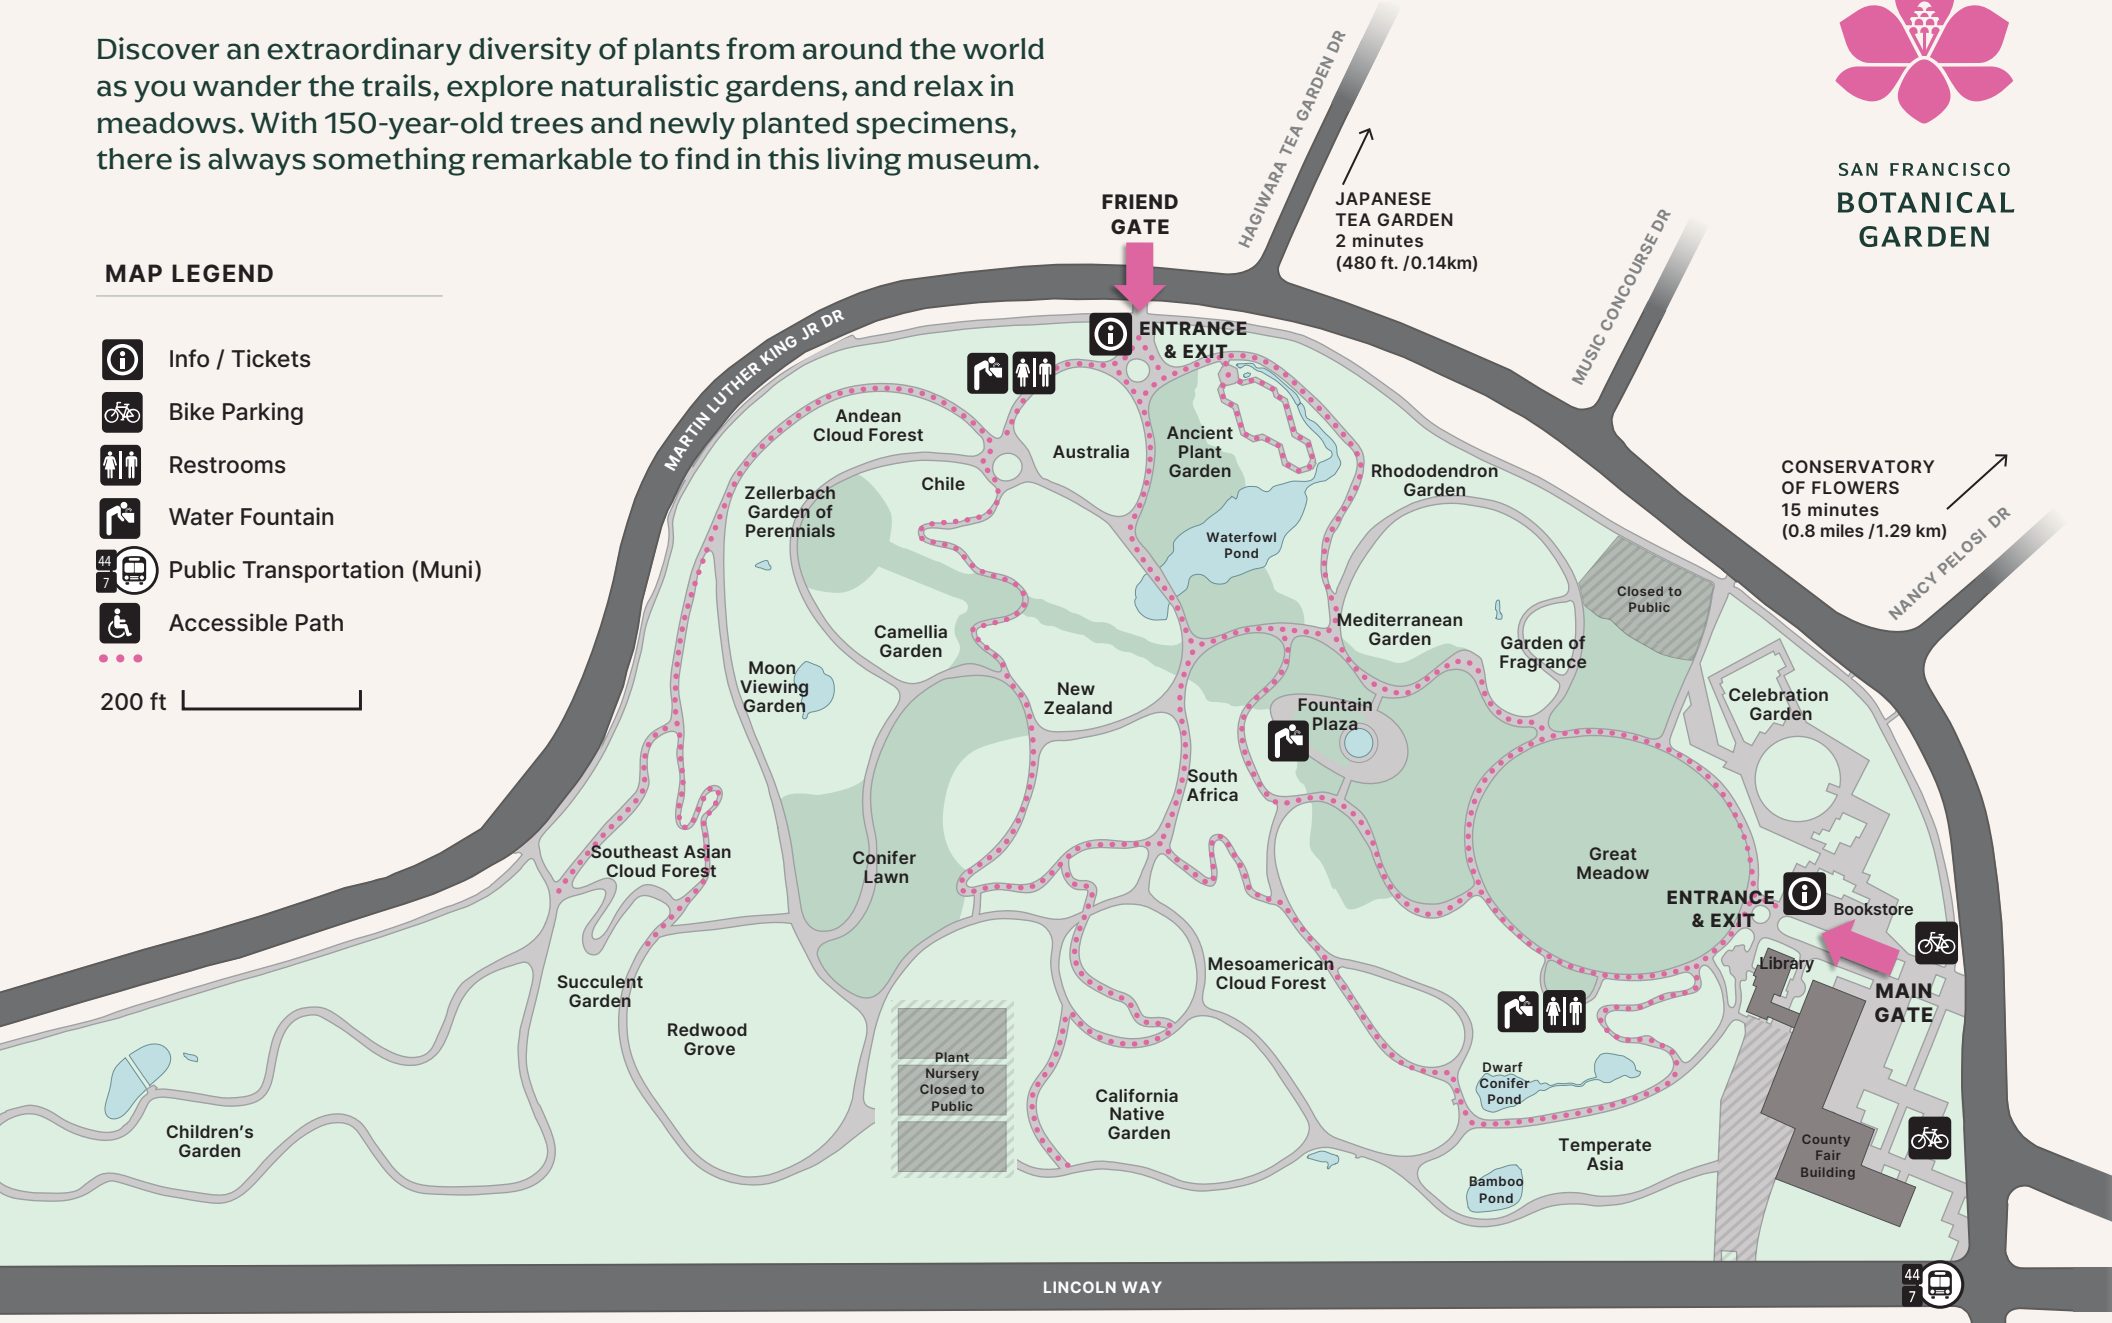

SAN FRANCISCO BOTANICAL GARDEN MAP

Discover an extraordinary diversity of plants from around the world as you wander the trails, explore naturalistic gardens, and relax in meadows. With 150-year-old trees and newly planted specimens, there is always something remarkable to find in this living museum.

SAN FRANCISCO
BOTANICAL
GARDEN

MAP LEGEND

-  Info / Tickets
-  Bike Parking
-  Restrooms
-  Water Fountain
-  Public Transportation (Muni)
-  Accessible Path

200 ft 

The Gardens of Golden Gate Park connects people to plants, the planet and each other.